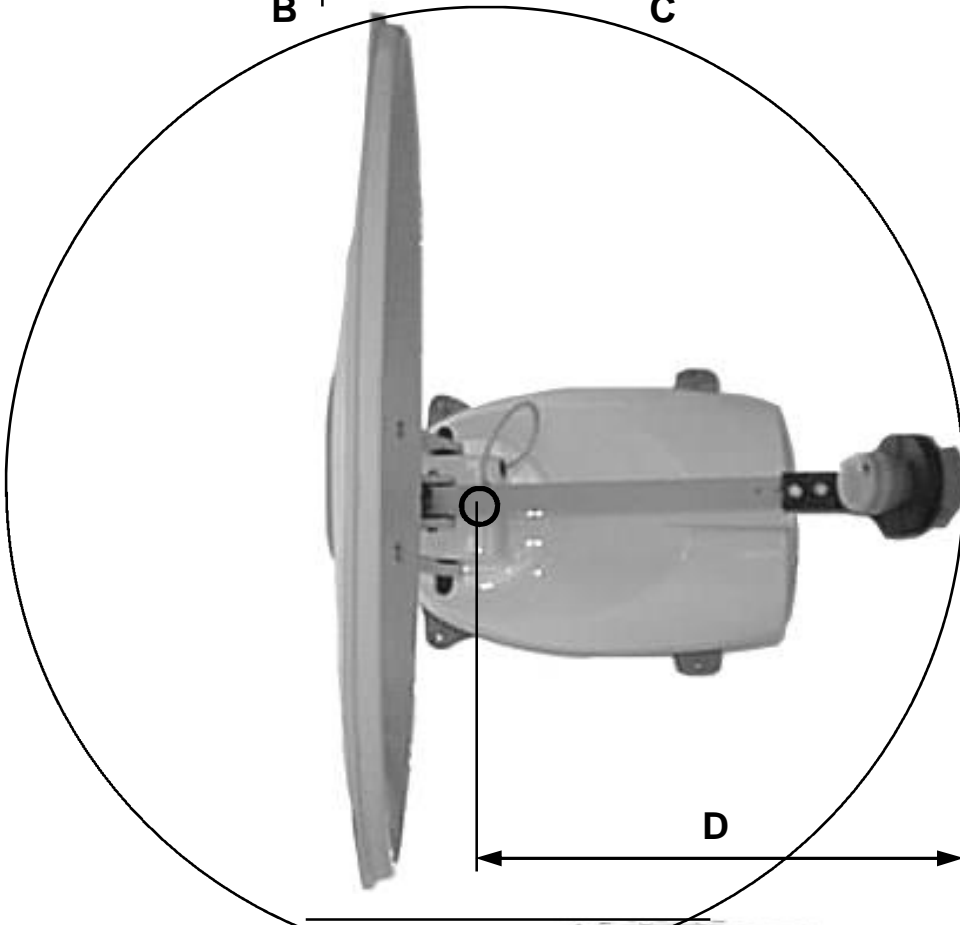

# Oyster Vision & Twin 65 & 85cm Space Requirements

© Leisurepower Ltd. 2000-2010

Sizes	Oyster 65cm	Oyster 85cm
<b>A</b>	67.5cm 26½"	85cm 33½"
<b>B</b>	10cm 4"	10cm 4"
<b>C</b>	81cm 32"	101.5cm 40"
<b>D</b>	43cm 17"	60cm 23¾"
<b>E</b>	21cm 8"	24.5cm 9¾"
<b>F</b>	50cm 19¾"	69cm 27¼"
<b>G</b>	3cm 1¼"	3cm 1¼"
<b>H</b>	12cm 4¾"	13.5cm 5¼"

**Circle of rotation for L.N.B. arm after dish has elevated to operating position.**

**Oyster 65cm**

Circle diameter 86cm (34") with minimum height clearance of 13cm (5")

**Oyster 85cm**

Circle diameter 120cm (47¼") with minimum height clearance of 13cm (5")