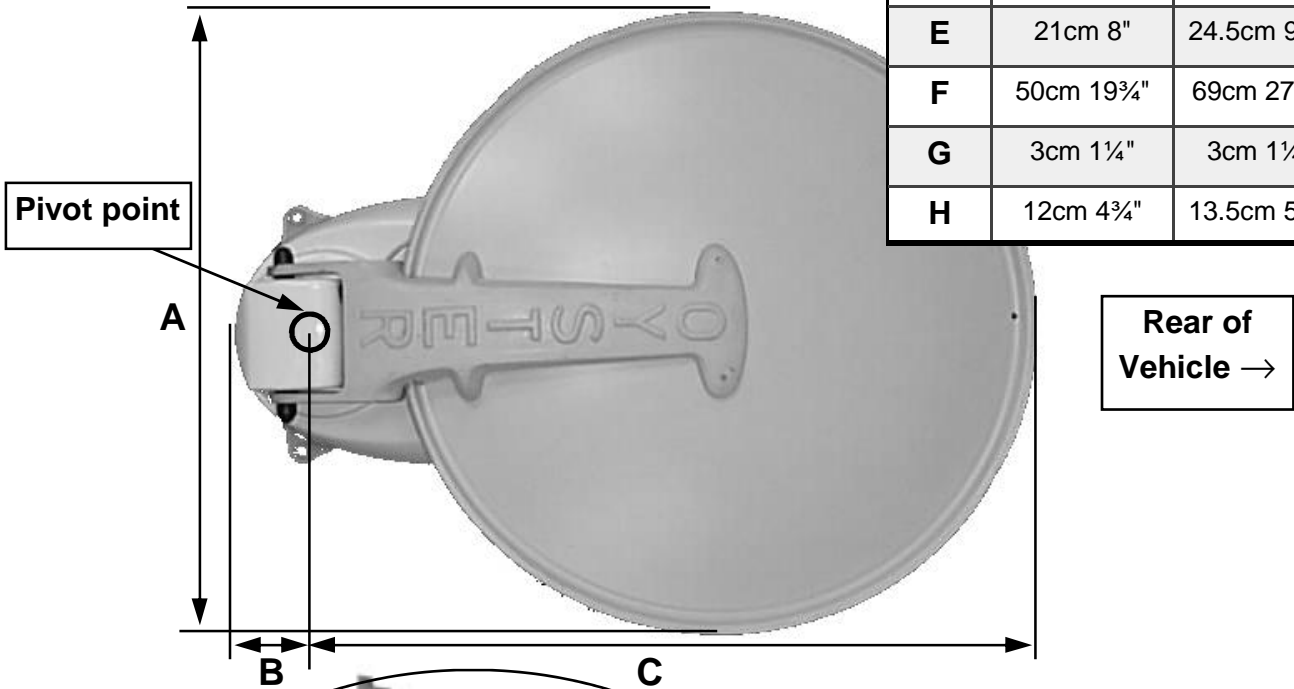

# Oyster Vision & Twin 65 & 85cm Space Requirements

© Leisurepower Ltd. 2000-2010

Sizes	Oyster 65cm	Oyster 85cm
<b>A</b>	67.5cm 26½"	85cm 33½"
<b>B</b>	10cm 4"	10cm 4"
<b>C</b>	81cm 32"	101.5cm 40"
<b>D</b>	43cm 17"	60cm 23¾"
<b>E</b>	21cm 8"	24.5cm 9¾"
<b>F</b>	50cm 19¾"	69cm 27¼"
<b>G</b>	3cm 1¼"	3cm 1¼"
<b>H</b>	12cm 4¾"	13.5cm 5¼"

**Circle of rotation for L.N.B. arm after dish has elevated to operating position.**

**Oyster 65cm**

Circle diameter 86cm (34") with minimum height clearance of 13cm (5")

**Oyster 85cm**

Circle diameter 120cm (47¼") with minimum height clearance of 13cm (5")