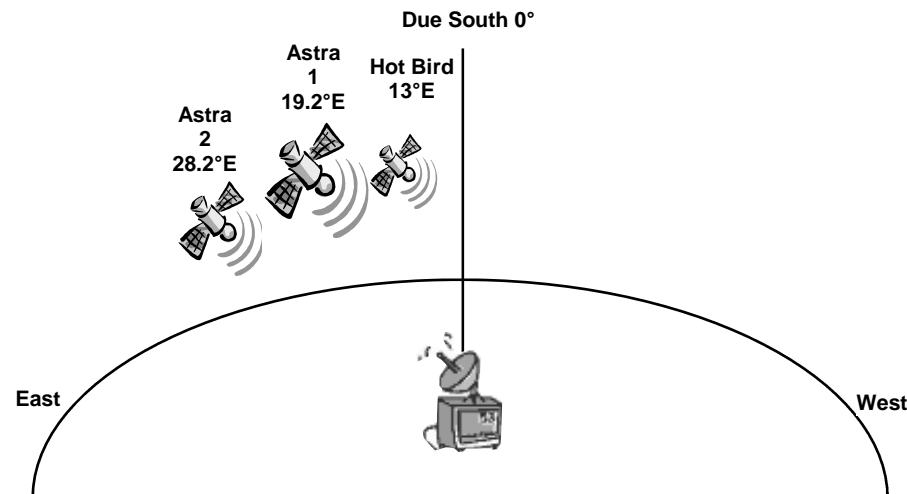

#### FINDING ASTRA 2 at 28.2° EAST (Sky/BBC)

When using the finder with a SKY “DigiBox” receiver, the finder is considerably more sensitive than the on-screen bar graphs displayed by the “DigiBox” test menu. It is therefore recommended to rely on the finder for finding the satellite. Also when the first signals are received by the “DigiBox”, it can take a few minutes to display a normal picture showing only a blue screen whilst it searches for listings. A check can then be made using the “DigiBox” TEST SCREEN to ensure the optimum signal is being received. ( See signal test screen explained).

Using the connect lead supplied, connect the finder between the ‘DigiBox’ and L.N.B. on your dish.

#### FINDING THE ASTRA 2 at 28.2° EAST CHANNELS

1. Whilst moving the dish slowly from East towards South and rocking it back and forth find and peak up on the first strong signal available i.e. Astra 2 at 28.2° East to give full scale reading on meter.
2. Reduce the meter reading with the sensitivity control then make final adjustments to the dish to achieve the highest reading.
3. Verify that you are receiving Astra 2 by using the Digibox signal test screen as detailed below.

#### SIGNAL TEST EXPLAINED

The “SIGNAL STRENGTH” bar graph indicates the relative signal level being received by the dish from any microwave source, the further to the right the better but can be misleading.