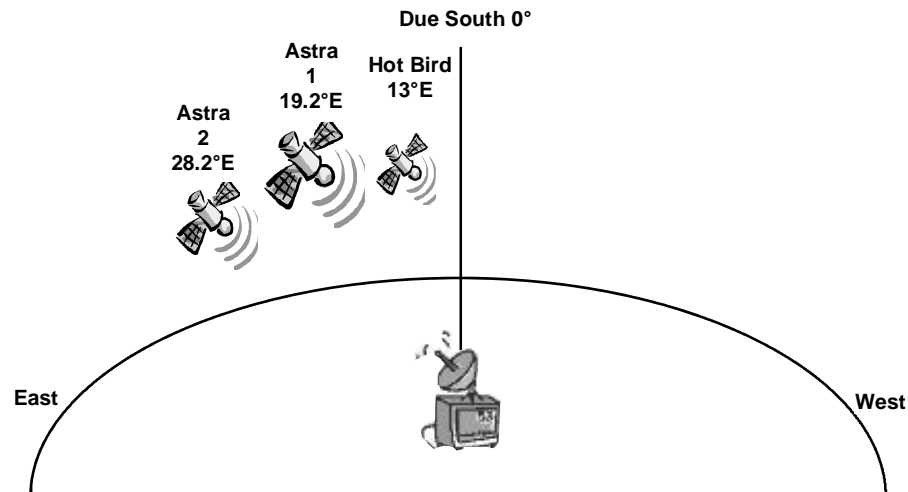

Digital Satellite Finder Model: Televés 7301

ADDITIONAL USER INSTRUCTIONS Please Read Carefully Before Use

FINDING ASTRA 2 at 28.2° EAST (Sky/BBC)

When using the finder with a SKY “DigiBox” receiver, the finder is considerably more sensitive than the on-screen bar graphs displayed by the “DigiBox” test menu. It is therefore recommended to rely on the finder for finding the satellite. Also when the first signals are received by the “DigiBox”, it can take a few minutes to display a normal picture showing only a blue screen whilst it searches for listings. A check can then be made using the “DigiBox” TEST SCREEN to ensure the optimum signal is being received. (See signal test screen explained).

Using the connect lead supplied, connect the finder between the ‘DigiBox’ and L.N.B. on your dish.

PRELIMINARY ADJUSTMENT

With the dish facing East set the meter reading to ‘2’ using the sensitivity control.

FINDING THE ASTRA 2 at 28.2° EAST CHANNELS

1. Whilst moving the dish slowly from East towards South and rocking it back and forth find and peak up on the first strong signal available i.e. Astra 2 at 28.2° East to give full scale reading on meter.
2. Reduce the meter reading with the sensitivity control then make final adjustments to the dish to achieve the highest reading.
3. Verify that you are receiving Astra 2 by using the Digibox signal test screen as detailed below.

The “SIGNAL QUALITY” bar graph is the most important and again the further to the right the better.

The “LOCK INDICATOR” shows “OK” if the dish is correctly located on to Astra 2 and “NOT LOCKED” if otherwise.